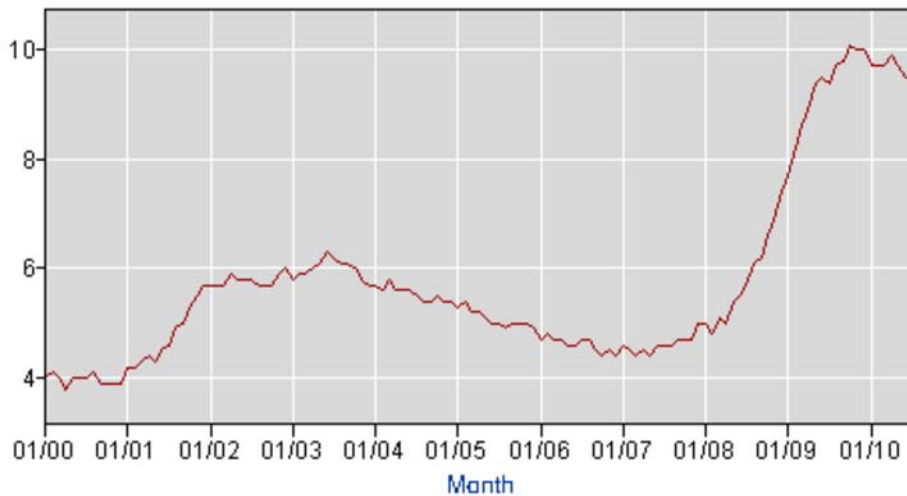

## Databases, Tables & Calculators by Subject

**Change  
Output  
Options:**

From:  To:

include graphs

[More Formatting Options](#)

Data extracted on: October 6, 2010 (11:28:55 PM)

### Labor Force Statistics from the Current Population Survey

**Series Id:** LNS14000000  
 Seasonally Adjusted  
**Series title:** (Seas) Unemployment Rate  
**Labor force status:** Unemployment rate  
**Type of data:** Percent or rate  
**Age:** 16 years and over