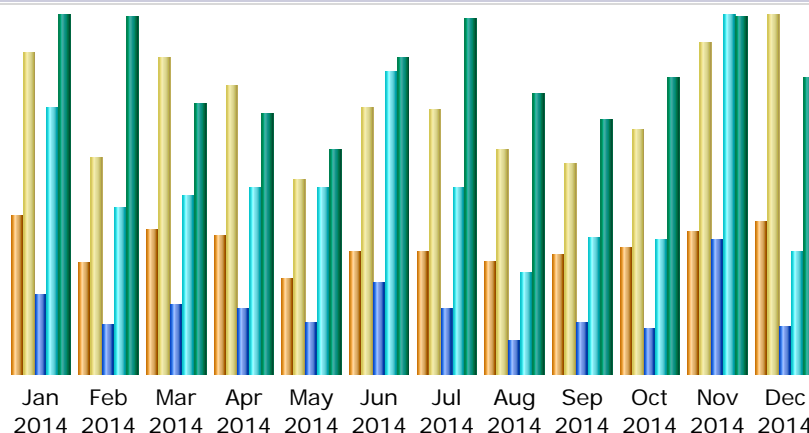

Statistics for:
netadvisor.org

Last Update: 11 Jan 2015 - 06:21

Reported period: - Year - 2014

Summary

Reported period	Year 2014				
First visit	01 Jan 2014 - 00:00				
Last visit	31 Dec 2014 - 23:59				
	Unique visitors	Number of visits	Pages	Hits	Bandwidth
Viewed traffic *	<= 56,159 Exact value not available in 'Year' view	117,568 (2.09 visits/visitor)	757,793 (6.44 Pages/Visit)	2,265,786 (19.27 Hits/Visit)	47.39 GB (422.66 KB/Visit)
Not viewed traffic *			905,859	1,708,703	47.65 GB

* Not viewed traffic includes traffic generated by robots, worms, or replies with special HTTP status codes.

Monthly history

Month	Unique visitors	Number of visits	Pages	Hits	Bandwidth
Jan 2014	5,756	11,668	76,276	259,398	4.69 GB
Feb 2014	4,001	7,880	47,936	162,271	4.67 GB
Mar 2014	5,244	11,480	67,424	174,461	3.53 GB
Apr 2014	5,036	10,464	63,066	181,755	3.39 GB
May 2014	3,455	7,065	49,830	181,827	2.94 GB
Jun 2014	4,468	9,662	88,488	294,541	4.11 GB
Jul 2014	5,756	11,668	76,276	259,398	4.69 GB
Aug 2014	4,001	7,880	47,936	162,271	4.67 GB
Sep 2014	5,244	11,480	67,424	174,461	3.53 GB
Oct 2014	5,036	10,464	63,066	181,755	3.39 GB
Nov 2014	3,455	7,065	49,830	181,827	2.94 GB
Dec 2014	4,468	9,662	88,488	294,541	4.11 GB

Summary

When:

- Monthly history
- Days of month
- Days of week
- Hours

Who:

- Countries
 - Full list
- Hosts
 - Full list
 - Last visit
 - Unresolved IP Address

Authenticated users

- Full list
- Last visit

Robots/Spiders visitors