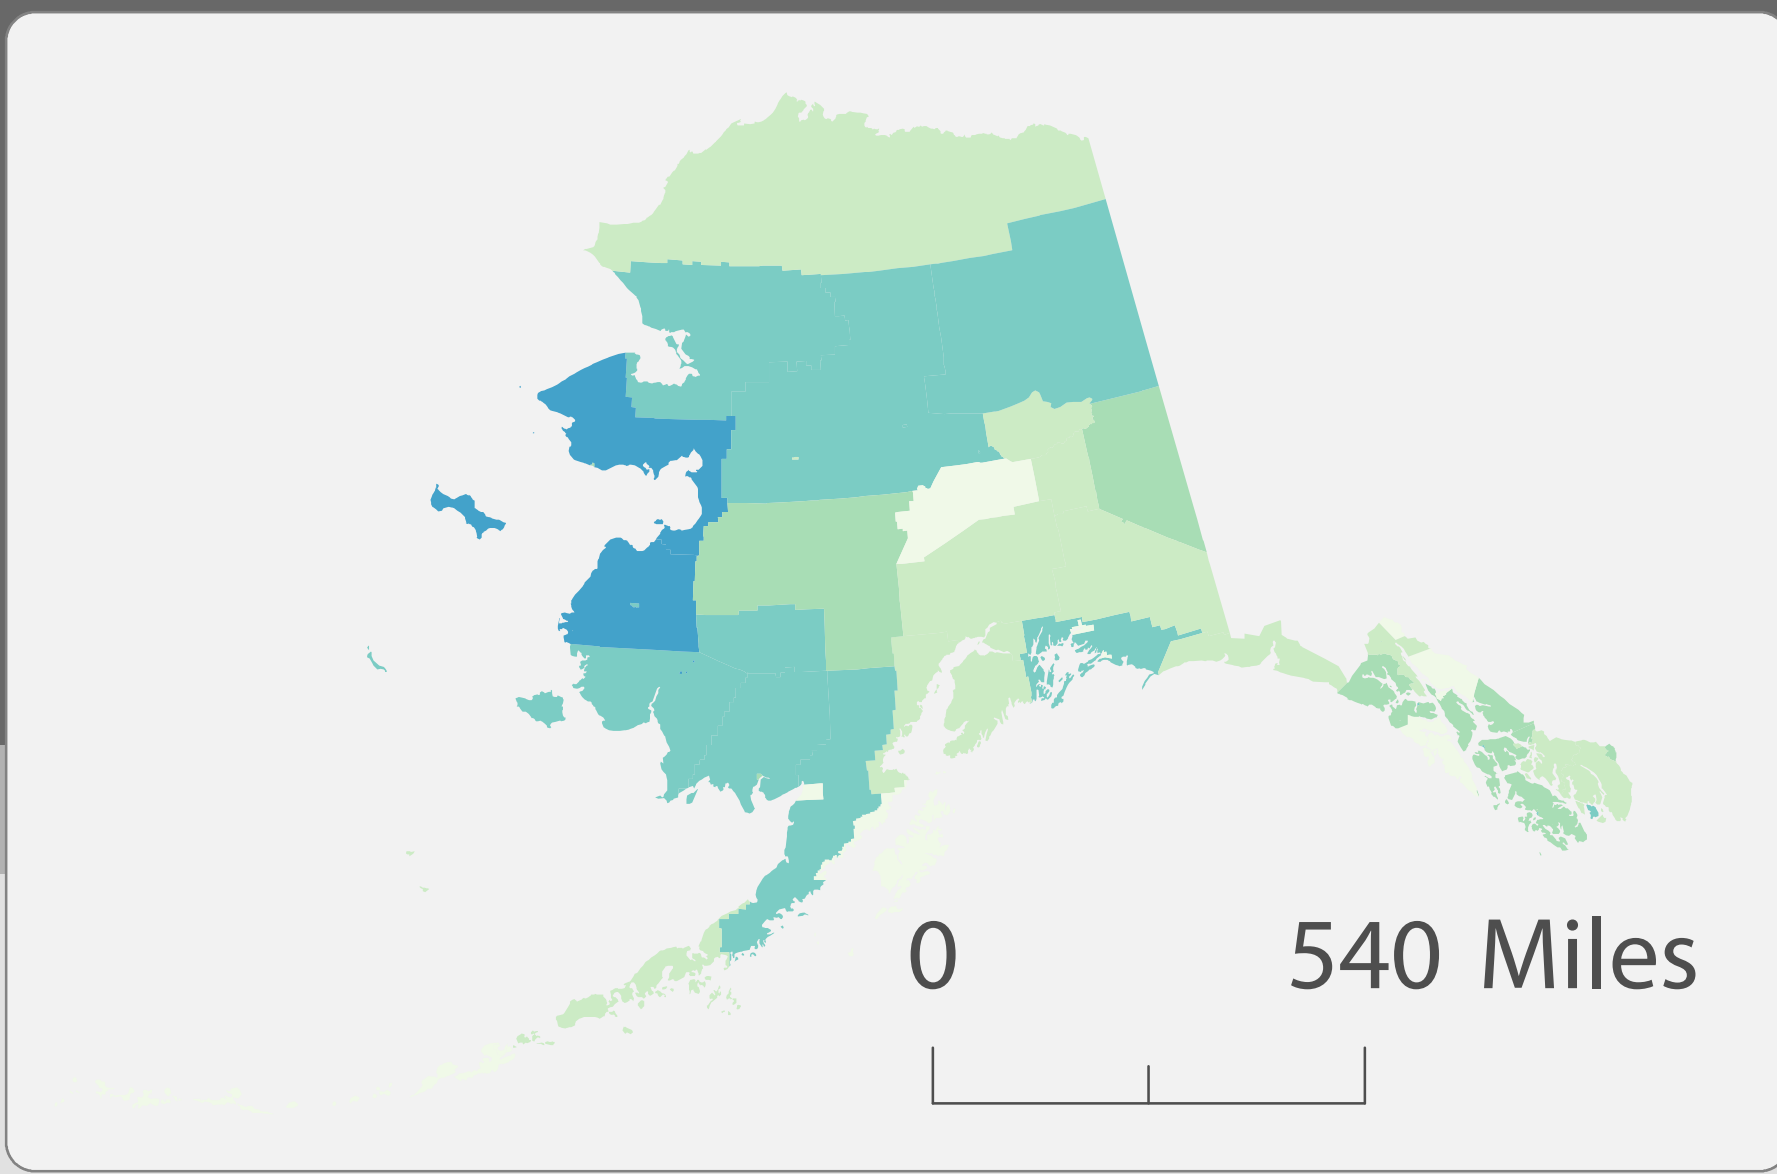

Percentage of School-Age Children in Families of Poverty: 2012

0 200 Miles

Percent in Poverty by School District
 Unified and Elementary School Districts
 Children In Families Ages 5 to 17

	45.1 to 100.0
	32.8 to 45.0
	21.1 to 32.7
	17.3 to 21.0
	10.5 to 17.2
	0.0 to 10.4
	District Undefined