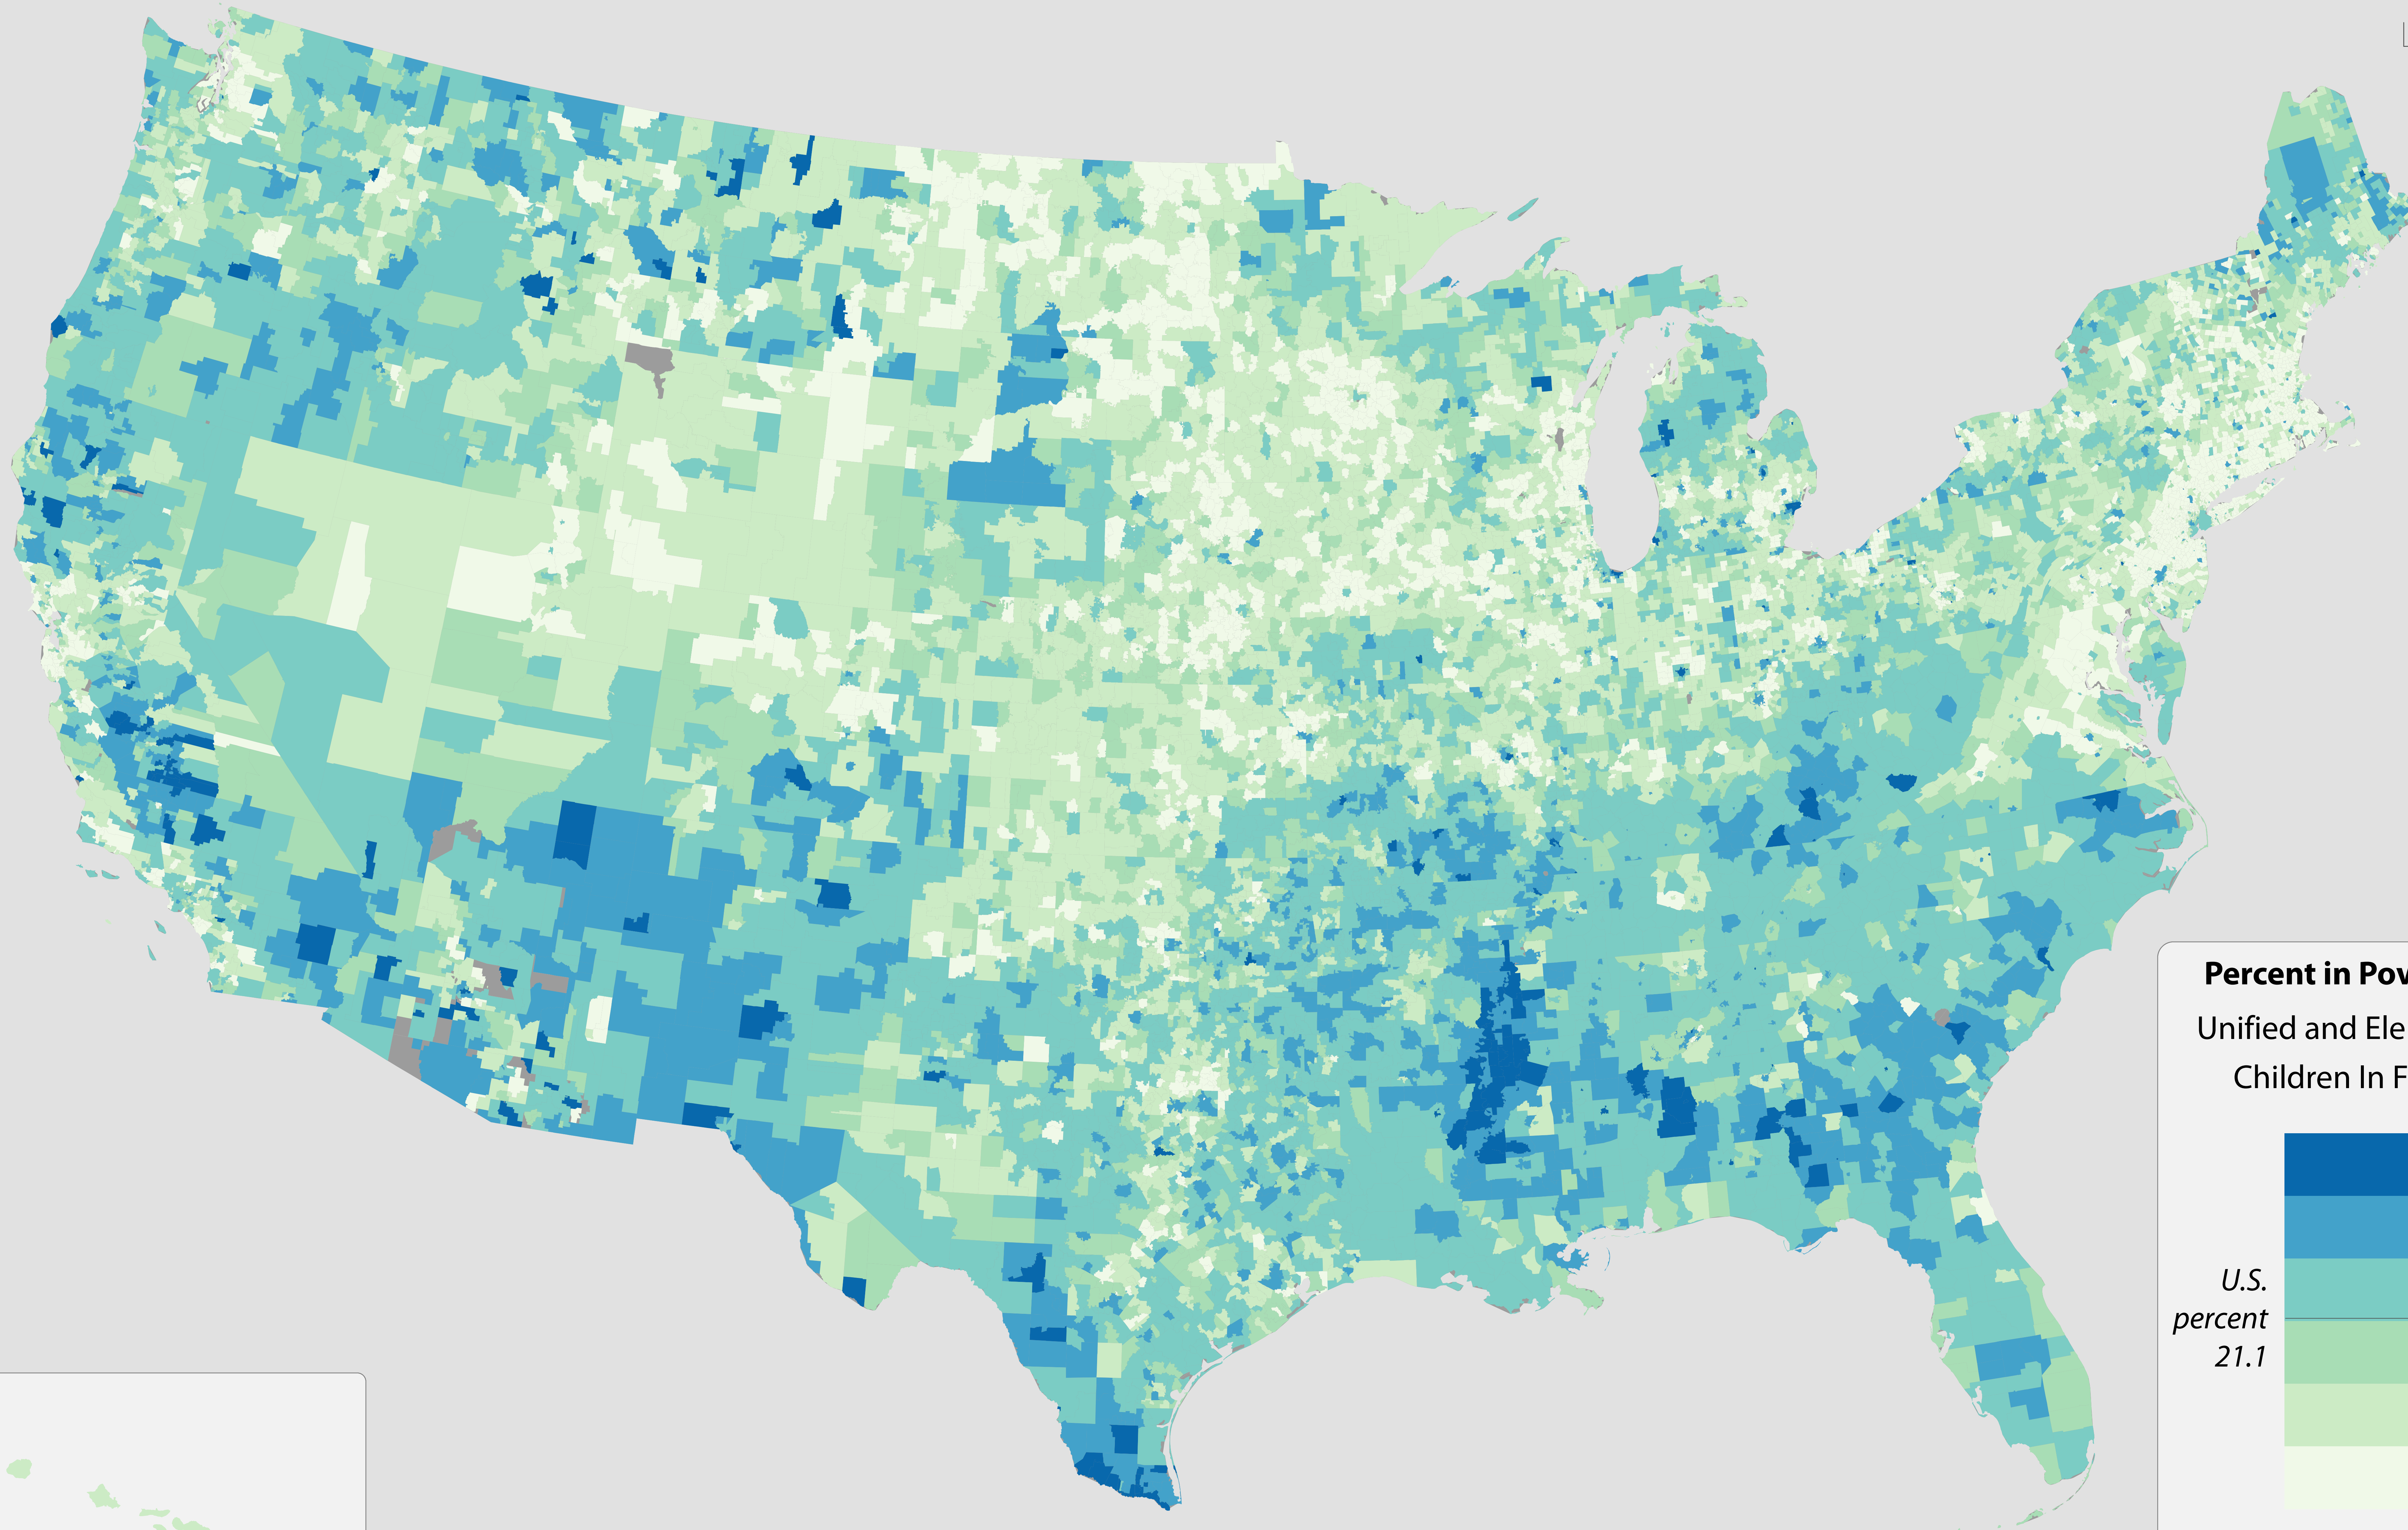

Percentage of School-Age Children in Families of Poverty: 2012

0 200 Miles

Percent in Poverty by School District
 Unified and Elementary School Districts
 Children In Families Ages 5 to 17

	45.1 to 100.0
	32.8 to 45.0
	21.1 to 32.7
	17.3 to 21.0
	10.5 to 17.2
	0.0 to 10.4
	District Undefined

U.S. percent
21.1

Unified and Elementary School District boundaries are as of January 1, 2013

Source: U.S. Census Bureau, Small Area Income and Poverty Estimates (SAIPE) Program, Dec. 2013