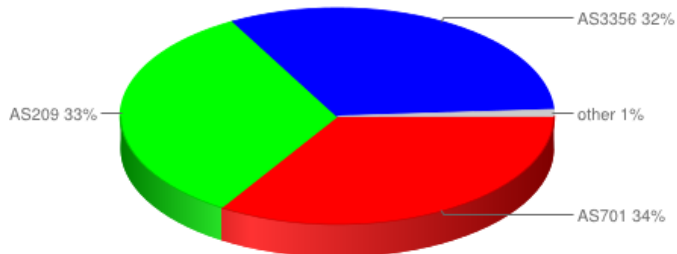

[asinfo](#)
[graph](#)
[peer](#)
[bq](#)
[it](#)
[sites](#)

Google Custom Search

Swiss Army Knife

AS2650 EOP_GATEKEEPER Executive Office Of The President USA

54 randomly selected sites hosted on EOP_GATEKEEPER Executive Office Of The President USA

Peer and upstream distribution

The information on these tabs was generated on October 13, 2012, the underlying information might be older
 We are working to improve the freshness, thank you for your patience