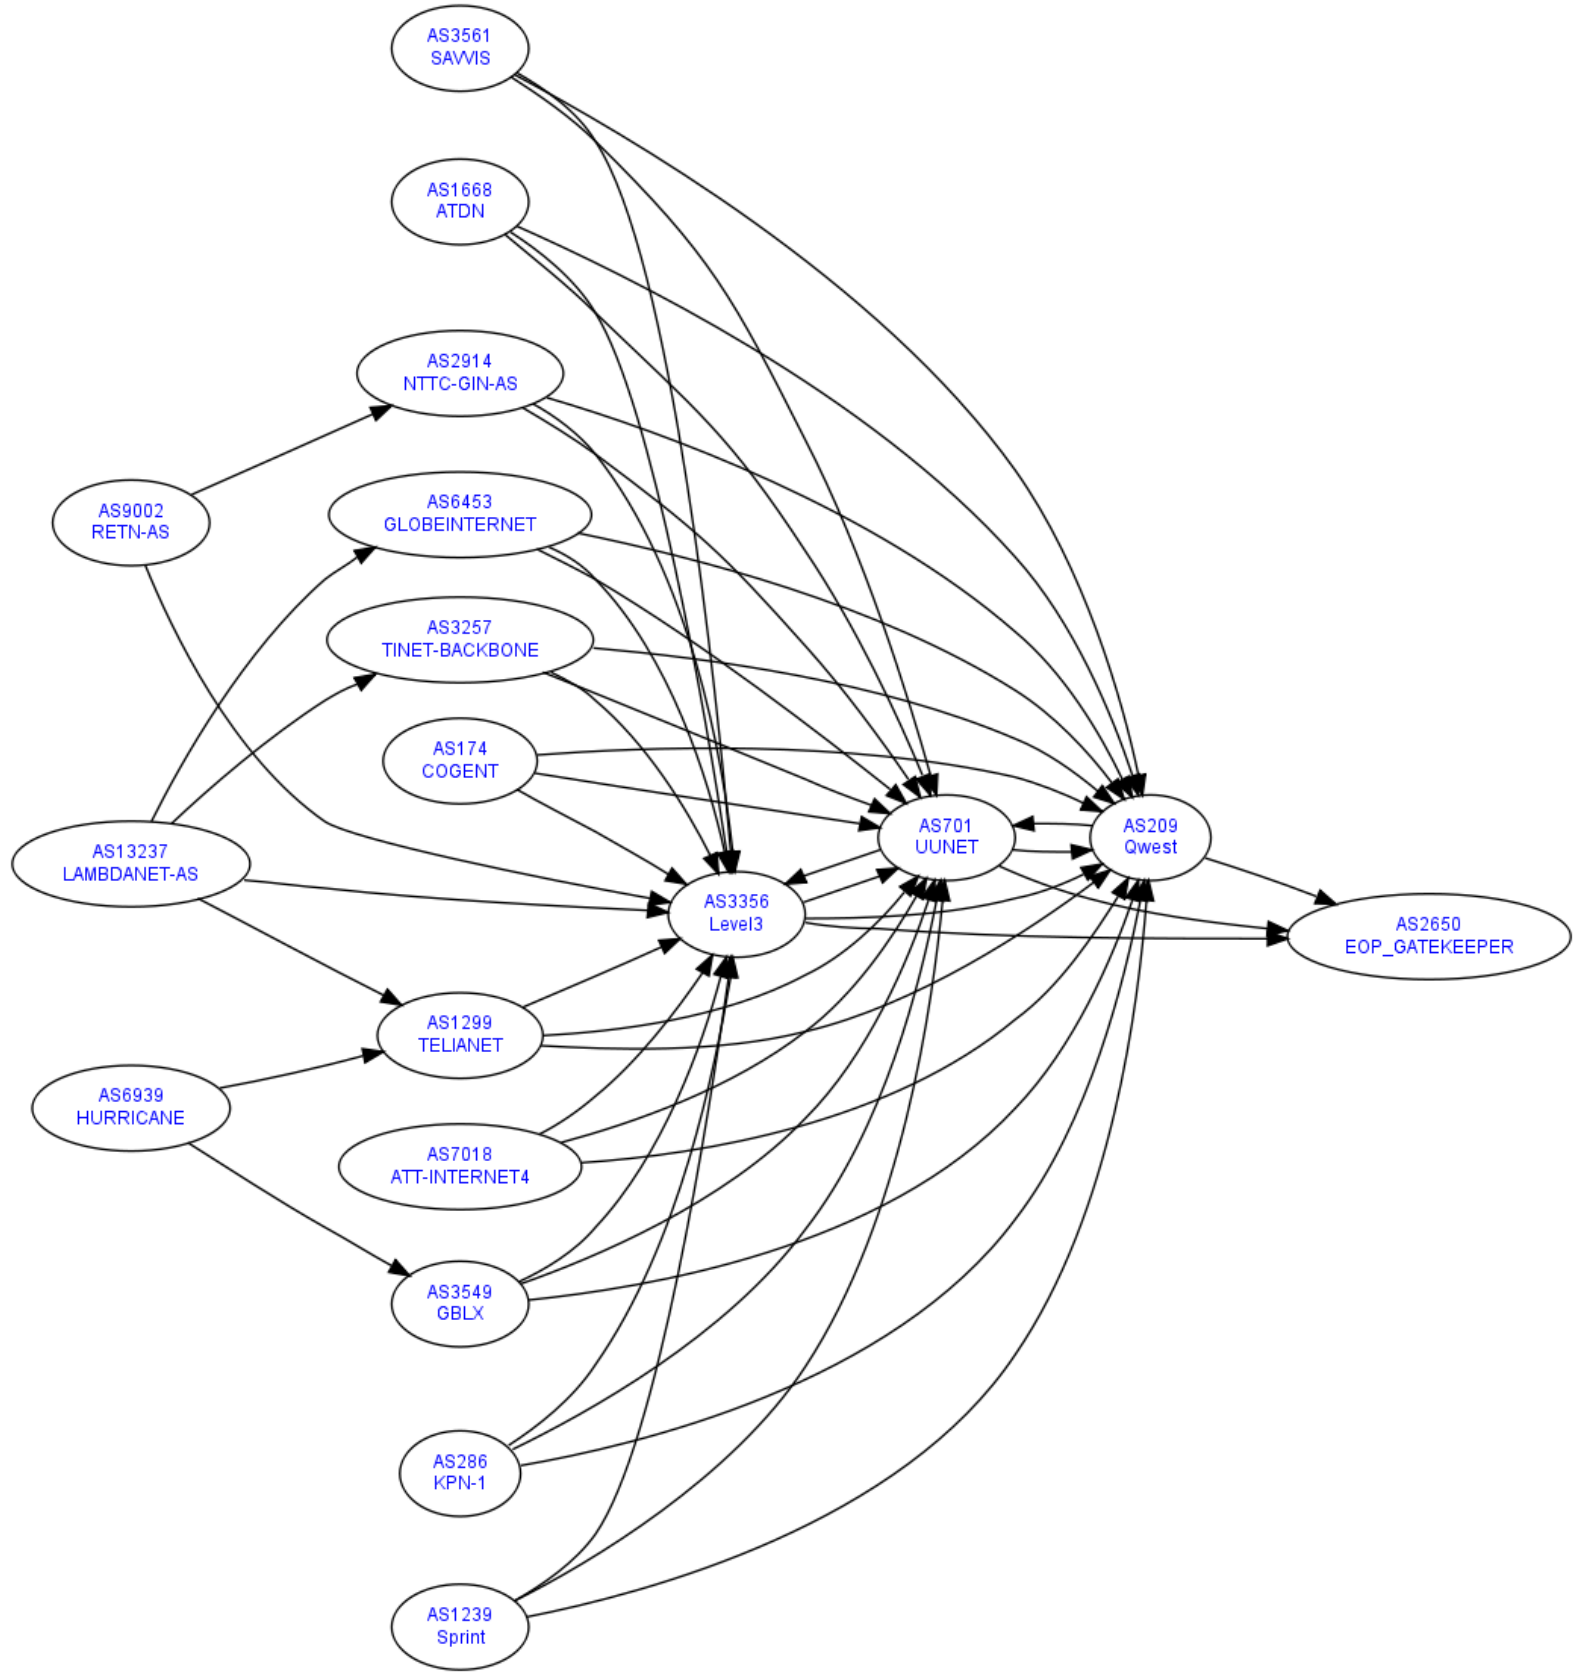

[asinfo](#)
[graph](#)
[peer](#)
[bq](#)
[it](#)
[sites](#)

Google Custom Search

Swiss Army Knife

AS2650 EOP_GATEKEEPER Executive Office Of The President USA

54 randomly selected sites hosted on EOP_GATEKEEPER Executive Office Of The President USA

- [cio.gov](#)
- [max.gov](#)
- [cfo.gov](#)
- [cao.gov](#)
- [cfoc.gov](#)
- [cjoc.gov](#)
- [save.gov](#)
- [*.max.gov](#)

% No entries found for the selected source(s).

in bgp	route record	prefix	description
AS2650	AS174	198.137.240.0/24	Executive Office Of The President USA Room NEOB 4208 725 17th Street NW Washington DC 20503, USA
AS2650	AS174	198.137.241.0/24	Executive Office Of The President USA Room NEOB 4208 725 17th Street NW Washington DC 20503, USA
AS2650	MISSING!	204.68.207.0/24	

Peer and upstream distribution

The information on these tabs was generated on October 13, 2012, the underlying information might be older
 We are working to improve the freshness, thank you for your patience

Brief information

Member of	as-disa
Number of originated prefixes:	3
Regions:	2
IP numbers:	768
Unique IP numbers:	768
Overlapping IP numbers:	0

Registered Other side BGP visible	Peer	Import	Export
B	AS209 Qwest Communications AS 209		
B	AS701 UUNET Altnet		
B	AS3356 Level3 Dummy description for		