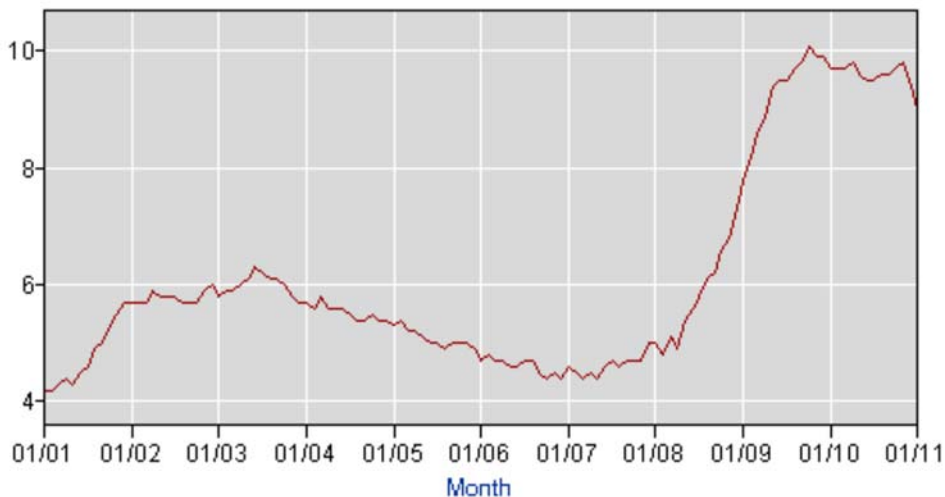

Databases, Tables & Calculators by Subject

FONT SIZE:  

Change Output Options:

From: To:  include graphs[More Formatting Options](#) 

Data extracted on: February 24, 2011 (3:26:16 PM)

Labor Force Statistics from the Current Population Survey

Series Id: LNS14000000
 Seasonally Adjusted
Series title: (Seas) Unemployment Rate
Labor force status: Unemployment rate
Type of data: Percent or rate
Age: 16 years and over

Download:  .xls

Year	Jan	Feb	Mar	Apr	May	Jun	Jul	Aug	Sep	Oct	Nov	Dec	Annual
2001	4.2	4.2	4.3	4.4	4.3	4.5	4.6	4.9	5.0	5.3	5.5	5.7	
2002	5.7	5.7	5.7	5.9	5.8	5.8	5.8	5.7	5.7	5.7	5.9	6.0	
2003	5.8	5.9	5.9	6.0	6.1	6.3	6.2	6.1	6.1	6.0	5.8	5.7	
2004	5.7	5.6	5.8	5.6	5.6	5.6	5.5	5.4	5.4	5.5	5.4	5.4	
2005	5.3	5.4	5.2	5.2	5.1	5.0	5.0	4.9	5.0	5.0	5.0	4.9	
2006	4.7	4.8	4.7	4.7	4.6	4.6	4.7	4.7	4.5	4.4	4.5	4.4	
2007	4.6	4.5	4.4	4.5	4.4	4.6	4.7	4.6	4.7	4.7	4.7	5.0	
2008	5.0	4.8	5.1	4.9	5.4	5.6	5.8	6.1	6.2	6.6	6.8	7.3	
2009	7.8	8.2	8.6	8.9	9.4	9.5	9.5	9.7	9.8	10.1	9.9	9.9	
2010	9.7	9.7	9.7	9.8	9.6	9.5	9.5	9.6	9.6	9.7	9.8	9.4	
2011	9.0												